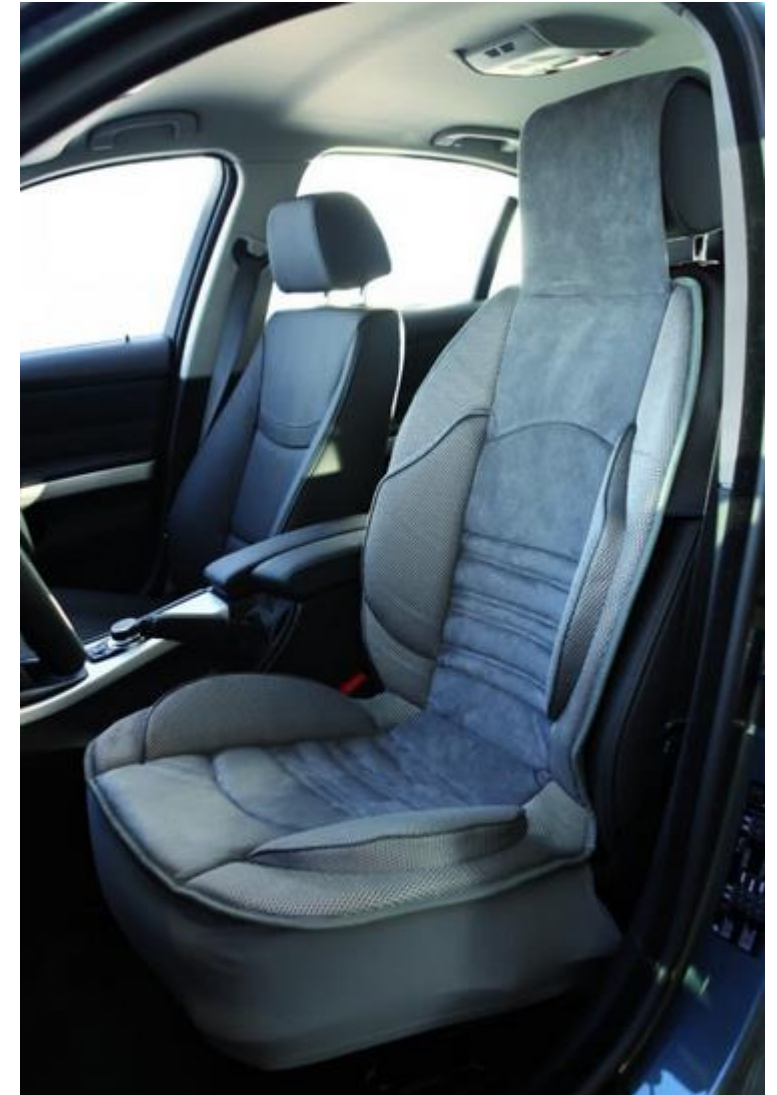

Grey colour

Dimensions: 112 x 51 cm

Pillow's strengths:

- ✓ Memory foam
- ✓ Ergonomic shape
- ✓ Support for the whole body
- ✓ Perfect sitting position
- ✓ AIRBAG compatible
- ✓ It also covers the headrest